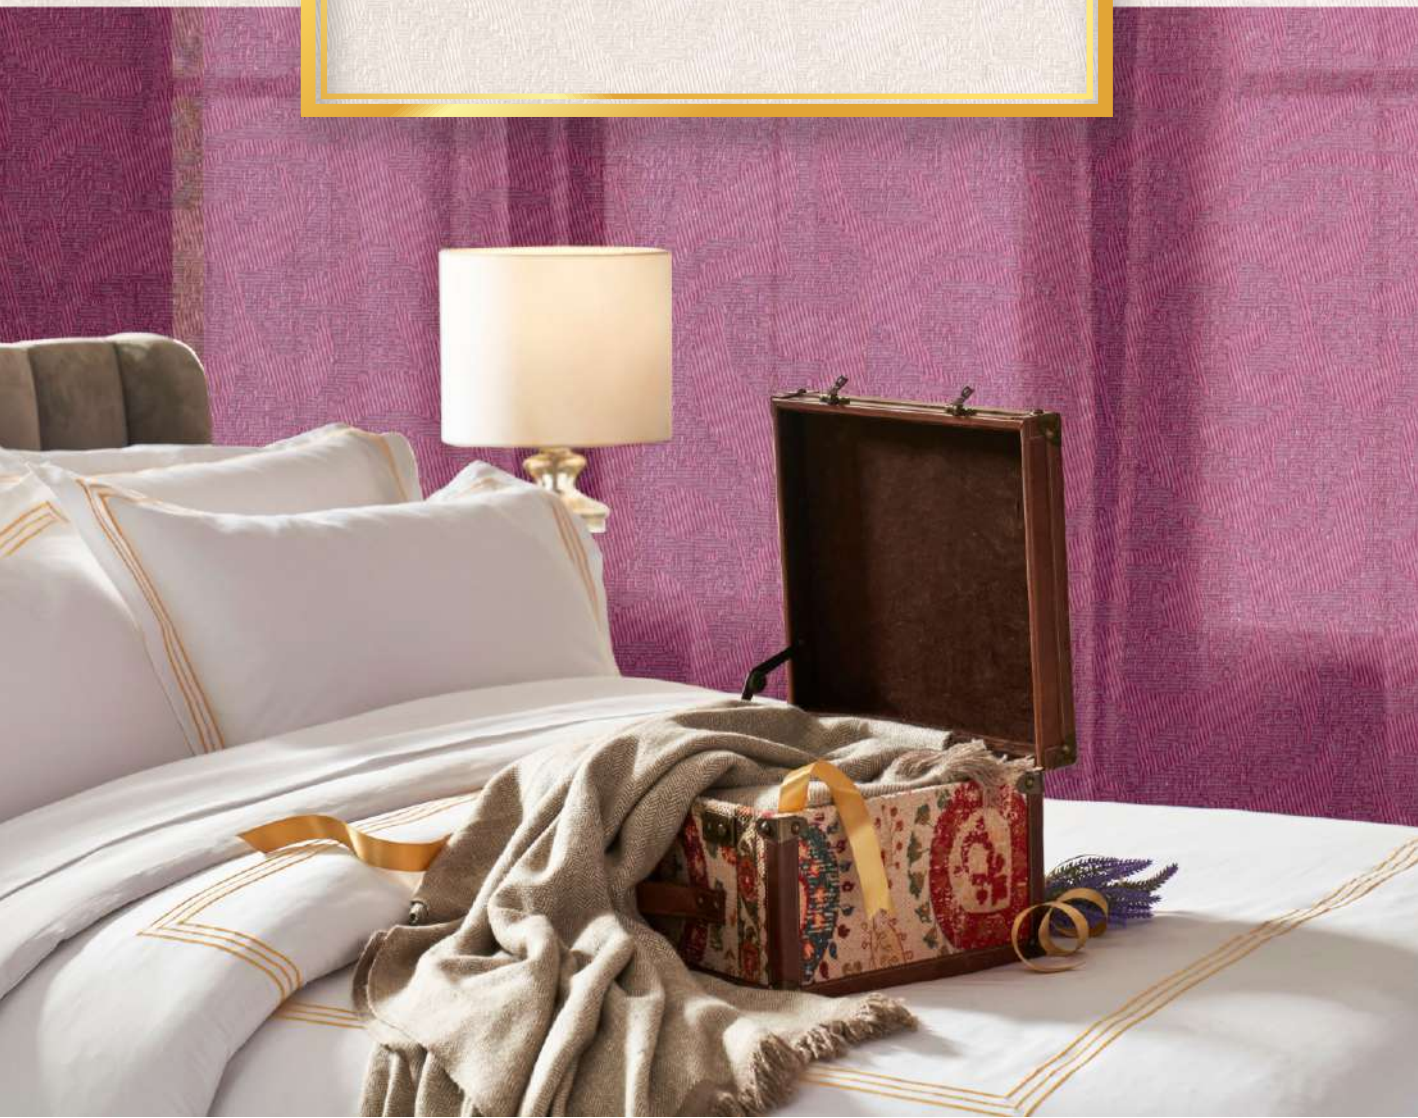

ETERNAL GRACE

PASHMINA THROW IN A TRUNK BOX

Experience the timeless elegance of our classic Pashmina throw, adorned with a coveted GI tag, and thoughtfully presented in a distinctive trunk box. Embrace the epitome of luxury and heritage - a perfect addition to every refined collection.

2 UNIT | MRP: ₹ 75,900/- (Inclusive of all taxes)

INCLUSION

Pashmina Throw – 80cm x 56cm (1 No.)
Trunk Box (1 No.)